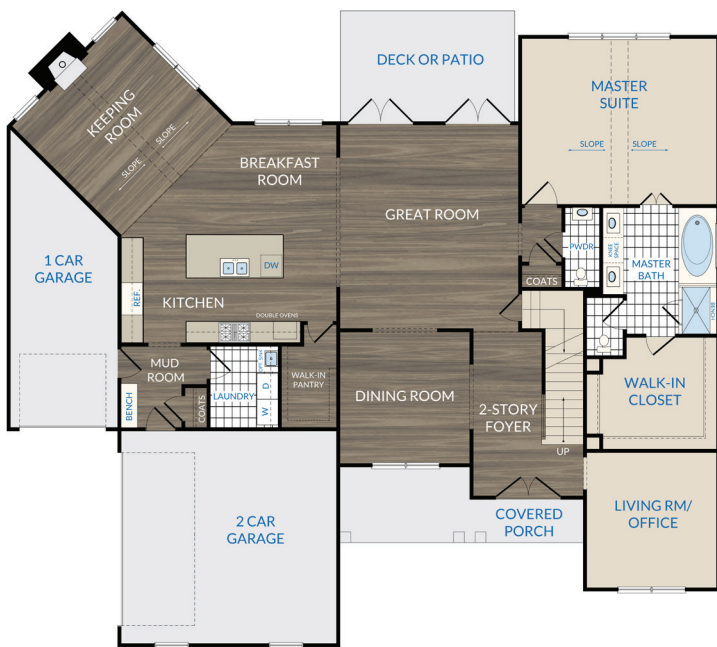

THE SOPHIA

4 Bedrooms | 3.5 Baths | With 3rd Car Garage

FIRST FLOOR:
2,204 Sq. Ft.

SECOND FLOOR:
1,446 Sq. Ft.

TOTAL APPROX.
3,650 Sq. Ft.

FIRST FLOOR

SECOND FLOOR